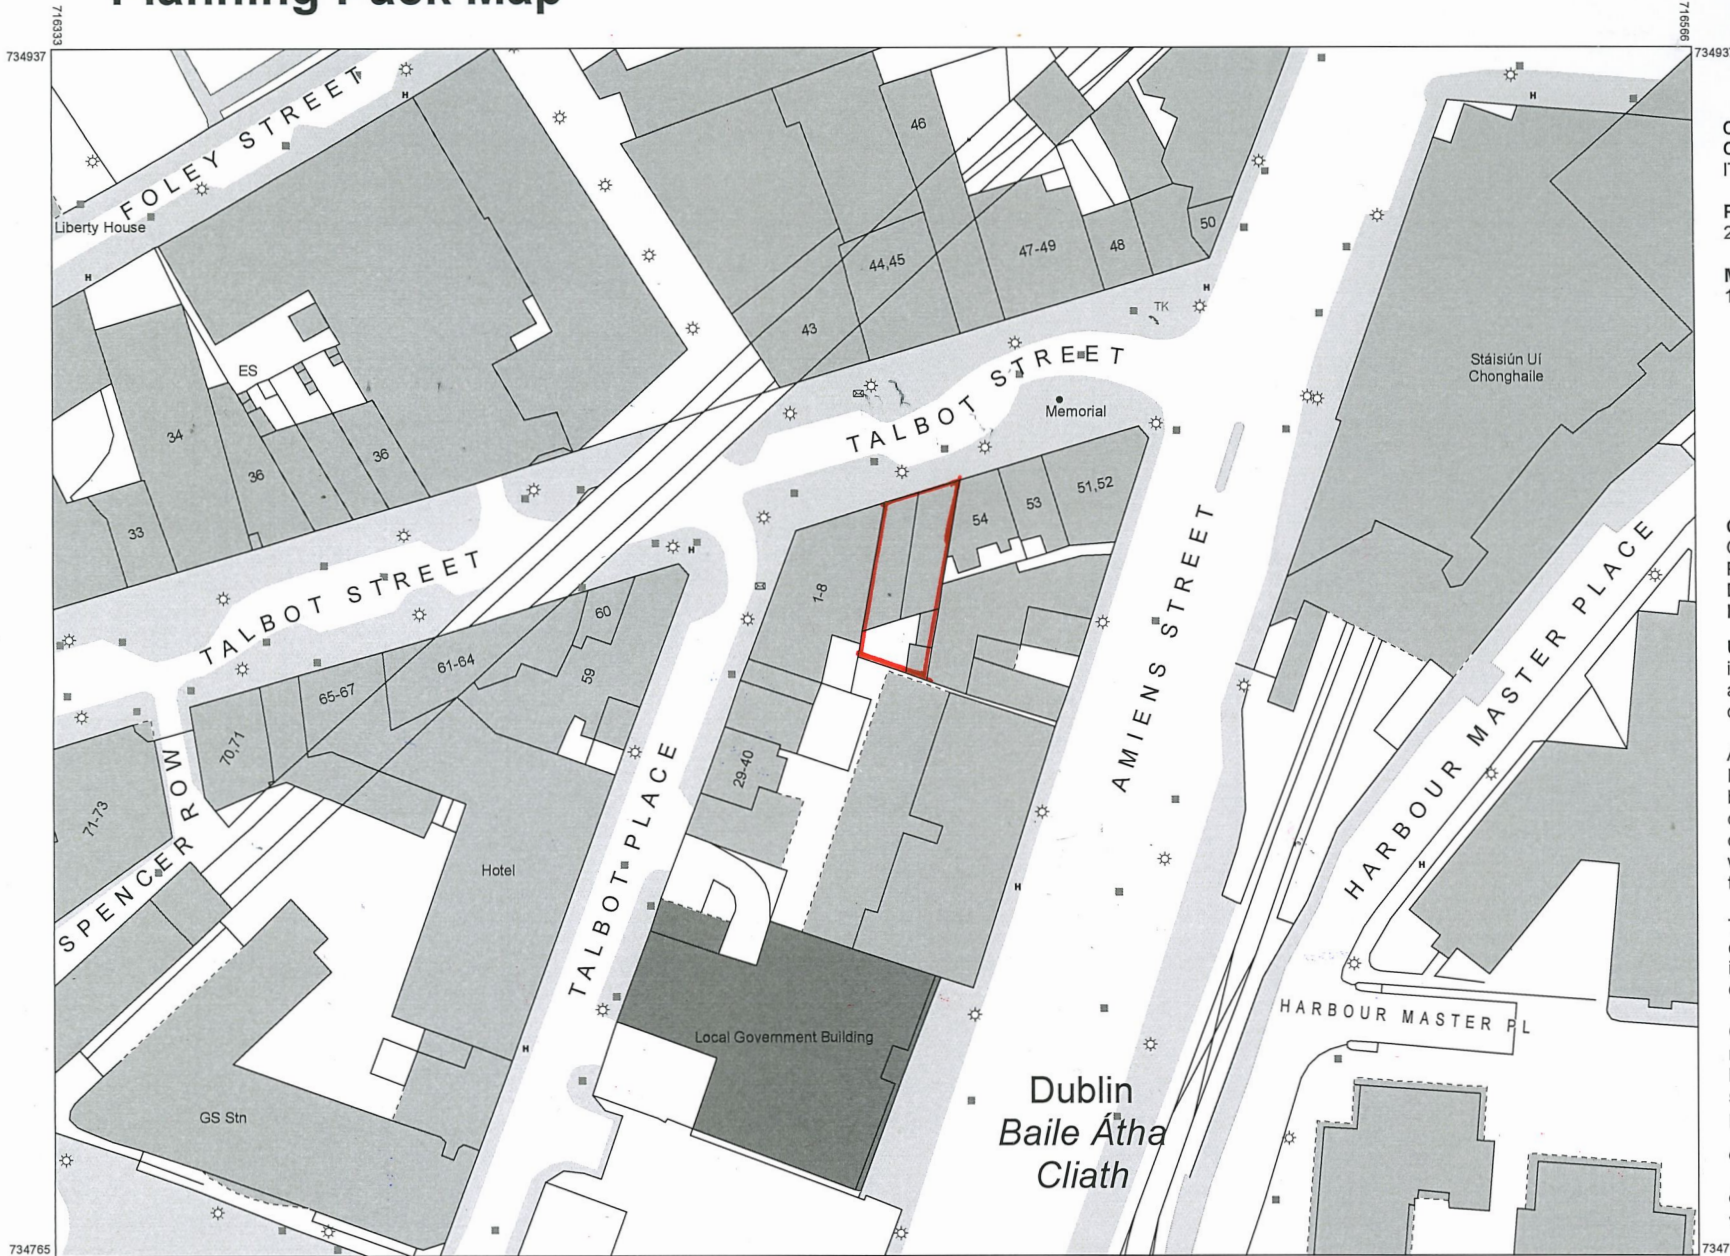

# Planning Pack Map

**CENTRE COORDINATES:**  
ITM 716450,734851

**PUBLISHED:** 23/05/2022  
**ORDER NO.:** 50269939\_1

**MAP SERIES:** 1:1,000  
**MAP SHEETS:** 3264-01

**COMPILED AND PUBLISHED BY:**  
Ordnance Survey Ireland,  
Phoenix Park,  
Dublin 8,  
Ireland.

The representation on this map of a road, track or footpath is not evidence of the existence of a right of way.

Ordnance Survey maps never show legal property boundaries, nor do they show ownership of physical features.